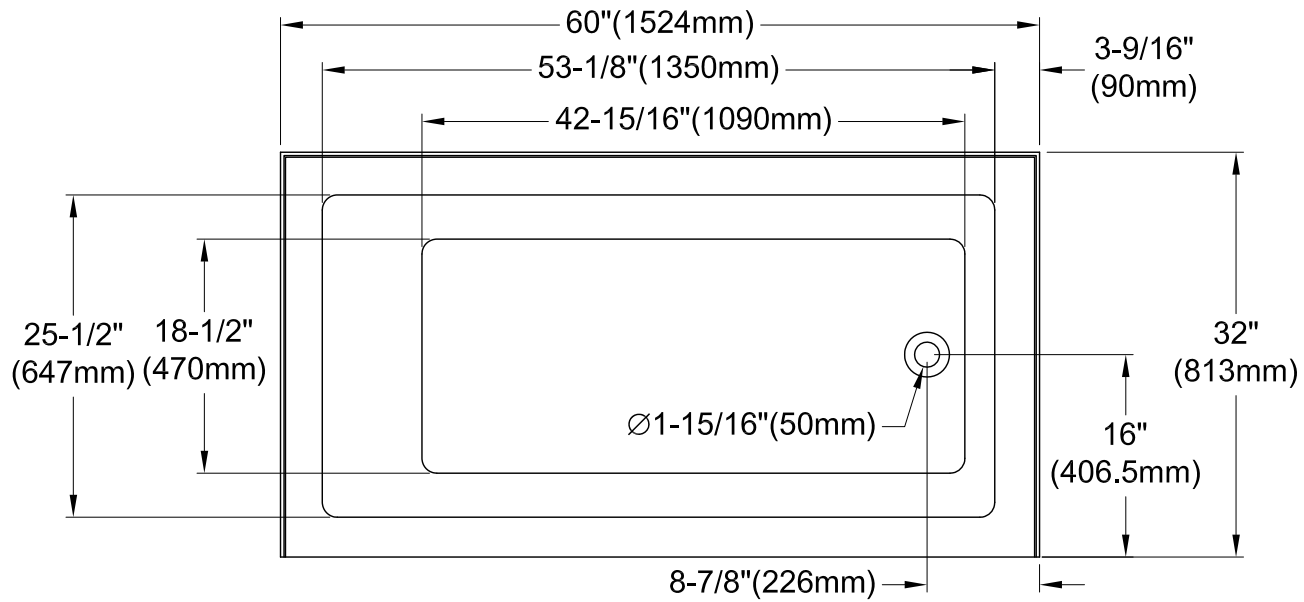

VTAP603222R

60" Acrylic Tub Without Drain & Overflow, Right Drain Hole

M10 x 65 (5 pcs)